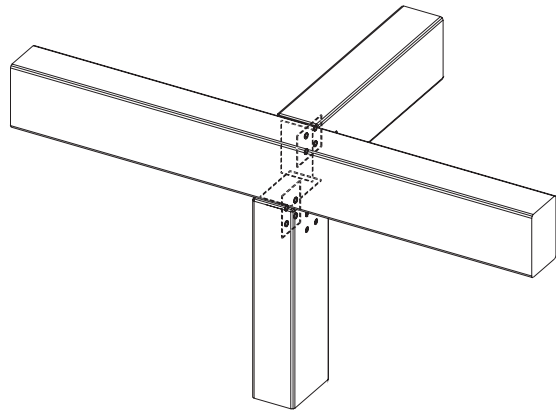

post and beams