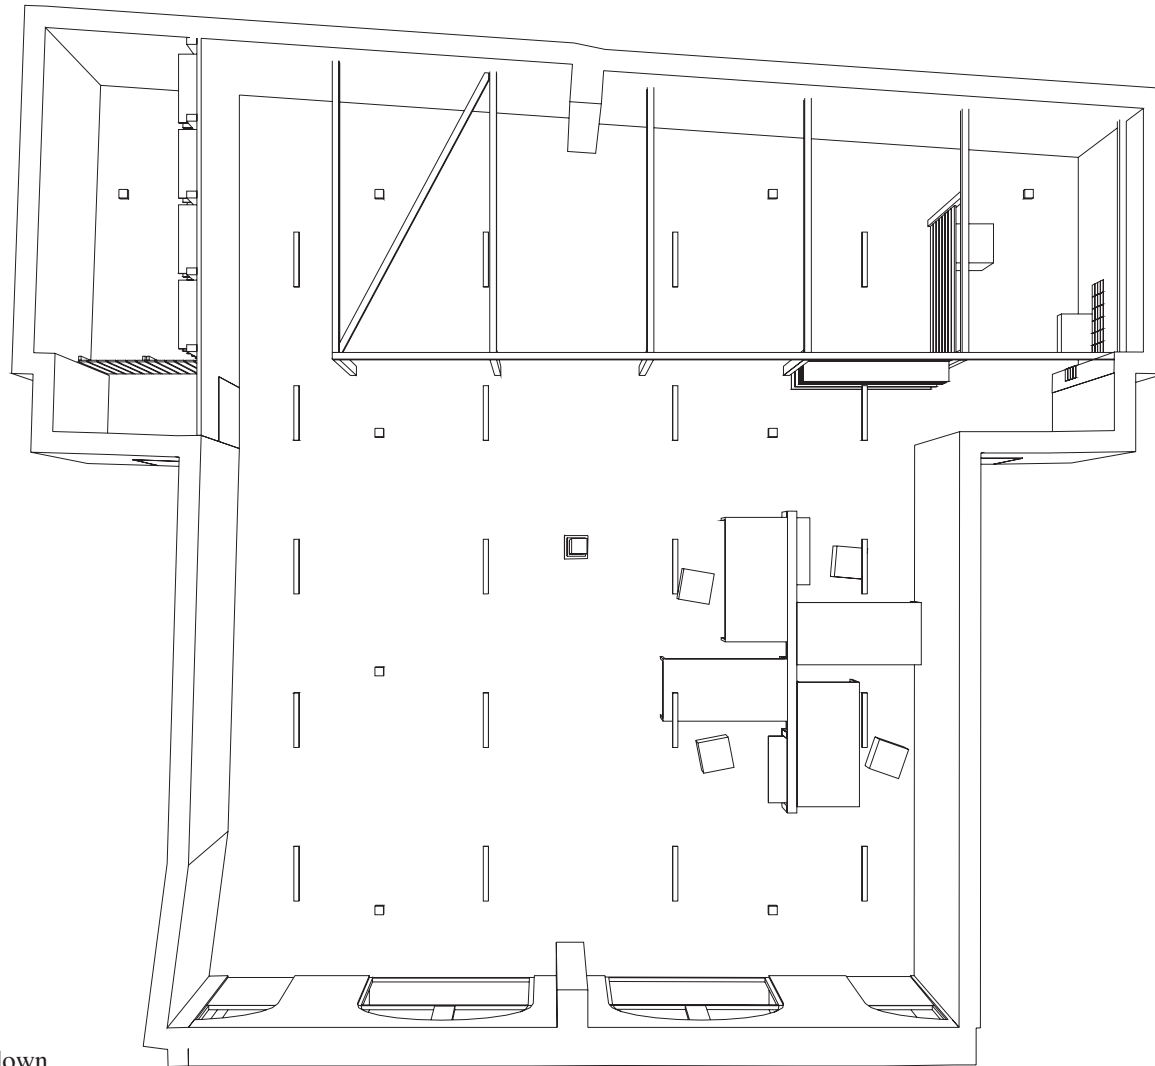

CASCO - Shack and Fence
ifau und Jesko Fezer
Dresdener Straße 26, D-10999 Berlin
Tel. / Fax: 0049.(0)30.27560453
ijf@berlin.heimat.de, www.ifau.berlin.heimat.de

Shack and Fence Flipped Version:
Neighborhood-intellectuals settled down,
took over and told the staff to go.
Former office space is used for talks, small exhibitions
and as a video-screening room featuring Godard-Movies galore.