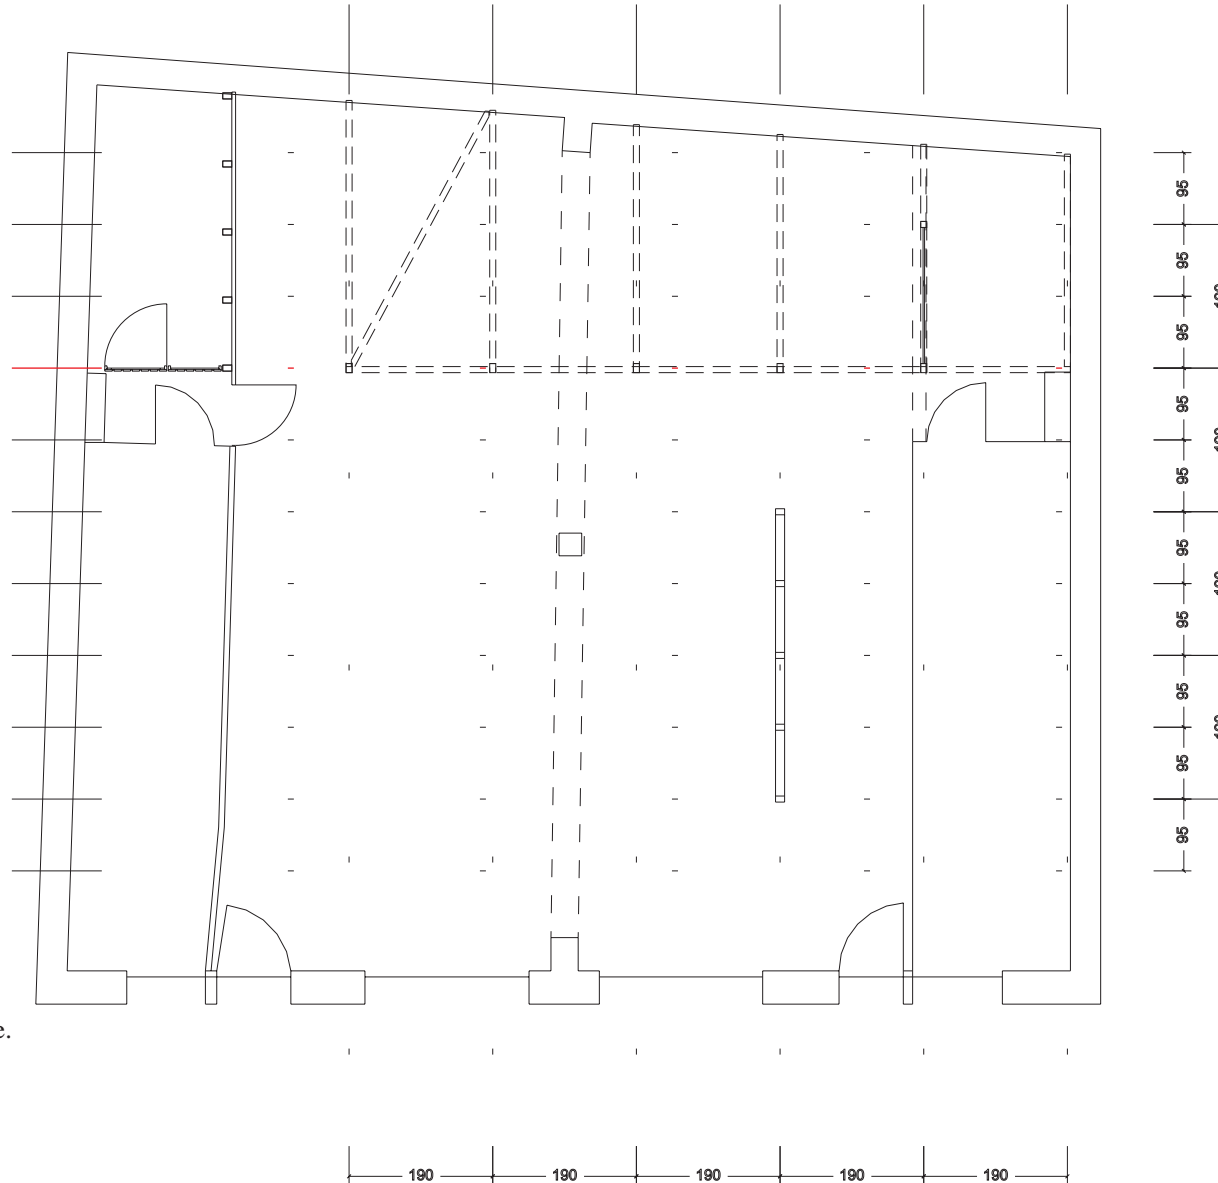

**CASCO - Shack and Fence**  
**ifau und Jesko Fezer**  
Dresdener Straße 26, D-10999 Berlin  
Tel. / Fax: 0049.(0)30.27560453  
ijf@berlin.heimat.de, www.ifau.berlin.heimat.de

Grid Structure 190/190 (190/95)  
measured from axis main-beam (shack)  
parallel and perpendicular to front facade.  
All posts and beams 8/12.  
Height shack 268.  
Height fence 75.

Grid Fluorescent Tubes 222/180  
 measured from inner walls  
 (front and right), parallel and  
 perpendicular to front facade.  
 Lights should be fixed directly on the  
 ceiling, cables (white) laid out  
 in perpendicular angles, completing the  
 existent chaos at its best.

### Shack and Fence Minimal Version:

Exhibition-space is divided by a fence, into one larger undefined area and a corridor leading the way from the right entrance.

The fence is conceived to gather around, sit and lean on it, open for any other kind of appropriation. It doesn't prevent to use the right wall as exhibition display.