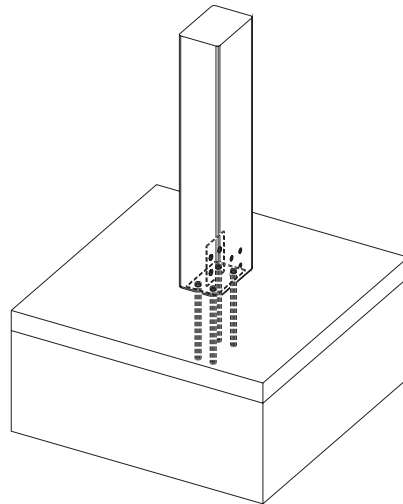

post and beams

base post

shelf-board

Possible Details (final design in agreement with the carpenter):

All posts and beams should be made of planed wood, all edges rounded, connection-bolts exactly placed and visible.