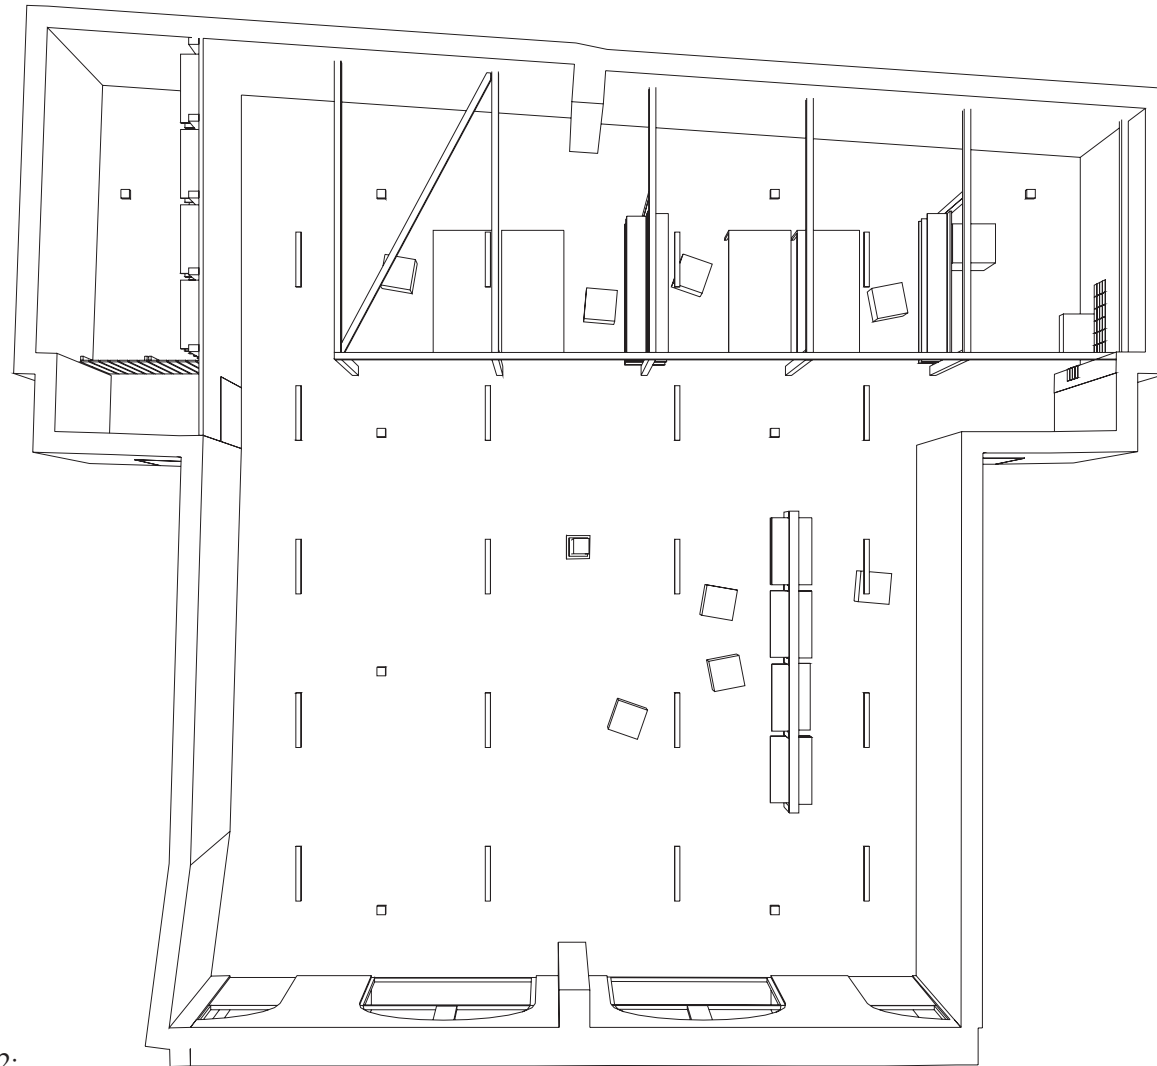

CASCO - Shack and Fence
ifau und Jesko Fezer
Dresdener Straße 26, D-10999 Berlin
Tel. / Fax: 0049.(0)30.27560453
ijf@berlin.heimat.de, www.ifau.berlin.heimat.de

Shack and Fence Extended Version 2:
The fence is adapted to serve as a bookshelf
and becomes a meeting point for
intellectuals of the surrounding neighborhood.