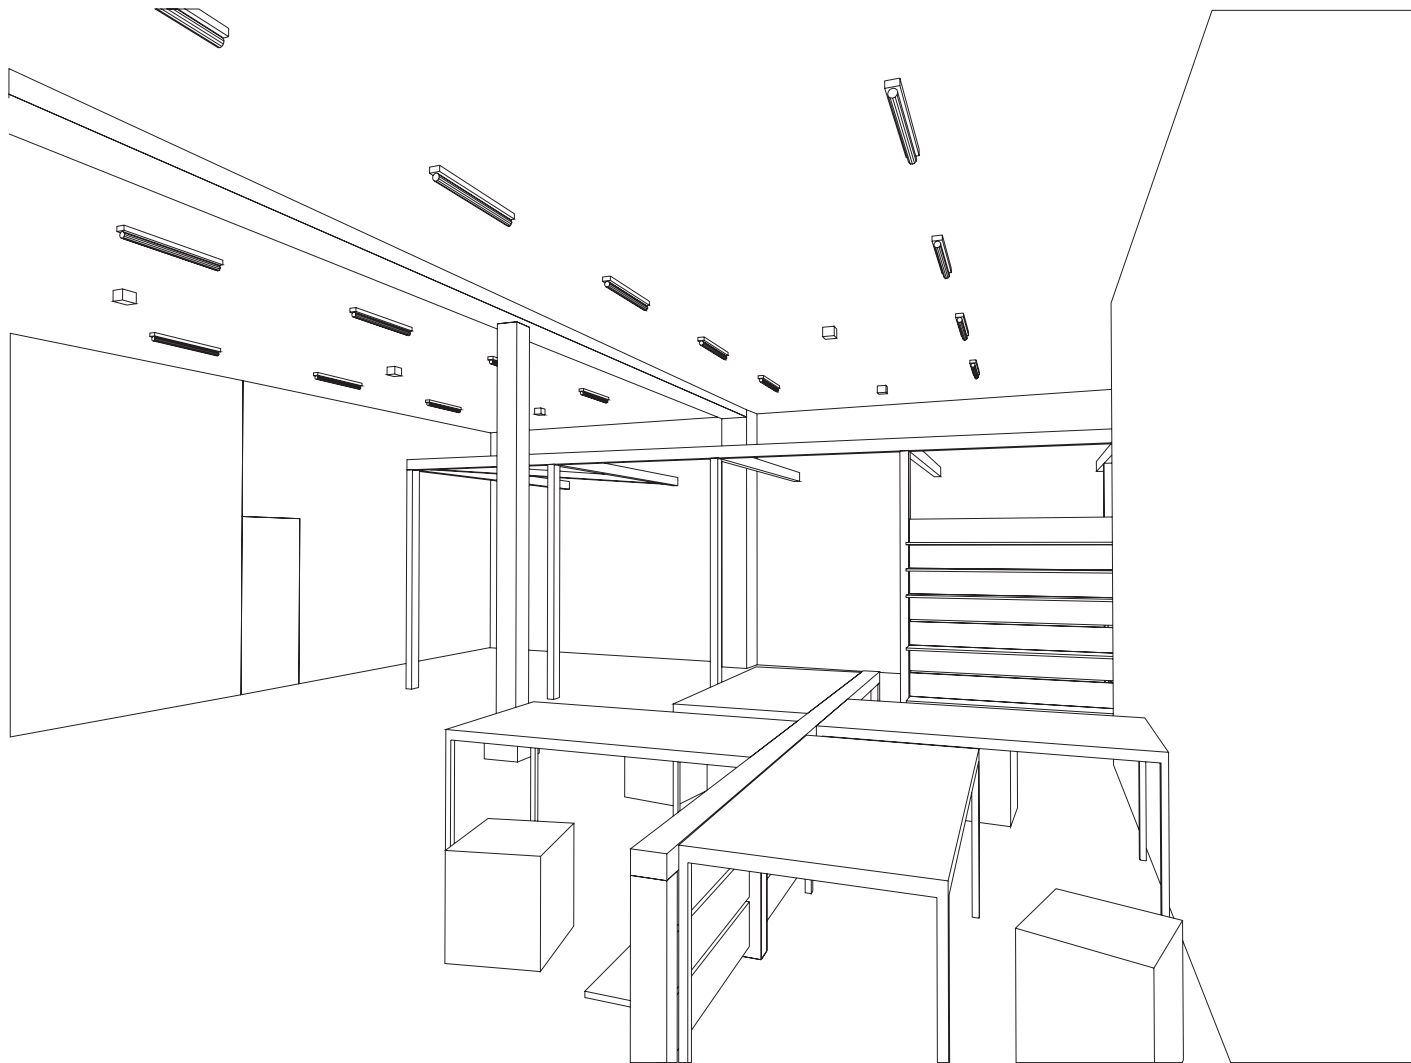

CASCO - Shack and Fence
ifau und Jesko Fezer
Dresdener Straße 26, D-10999 Berlin
Tel. / Fax: 0049.(0)30.27560453
ijf@berlin.heimat.de, www.ifau.berlin.heimat.de

Shack and Fence Flipped Version::
Perspective