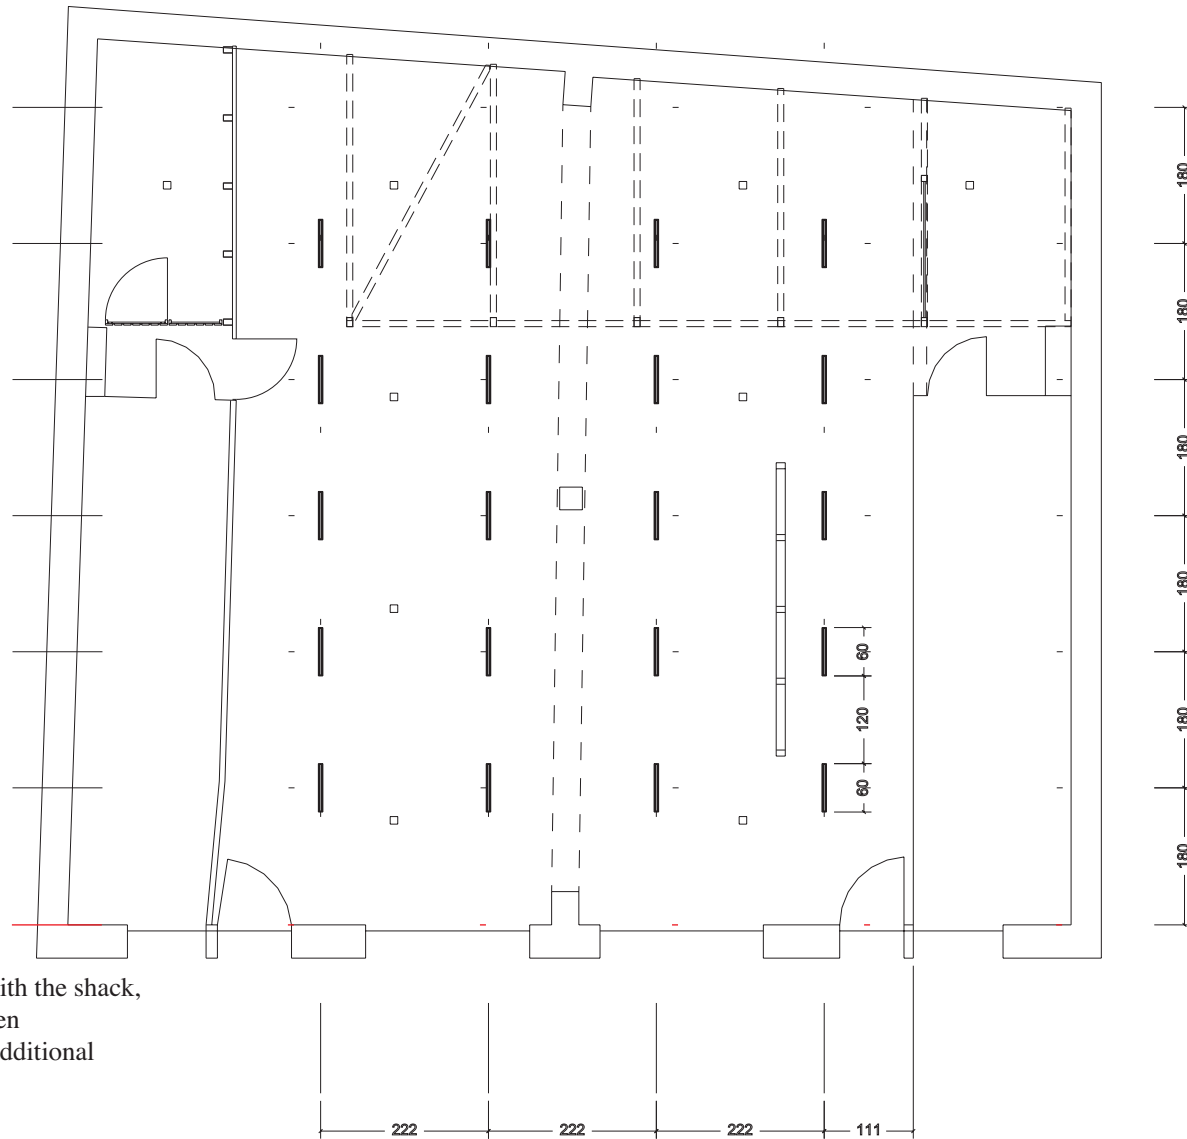

**CASCO - Shack and Fence**  
**ifau und Jesko Fezer**  
Dresdener Straße 26, D-10999 Berlin  
Tel. / Fax: 0049.(0)30.27560453  
ijf@berlin.heimat.de, www.ifau.berlin.heimat.de

Grid Structure 190/190 (190/95)  
measured from axis main-beam (shack)  
parallel and perpendicular to front facade.  
All posts and beams 8/12.  
Height shack 268.  
Height fence 75.

### Shack and Fence Minimal Version:

Exhibition-space is divided by a fence, into one larger undefined area and a corridor leading the way from the right entrance.

The fence is conceived to gather around, sit and lean on it, open for any other kind of appropriation. It doesn't prevent to use the right wall as exhibition display.