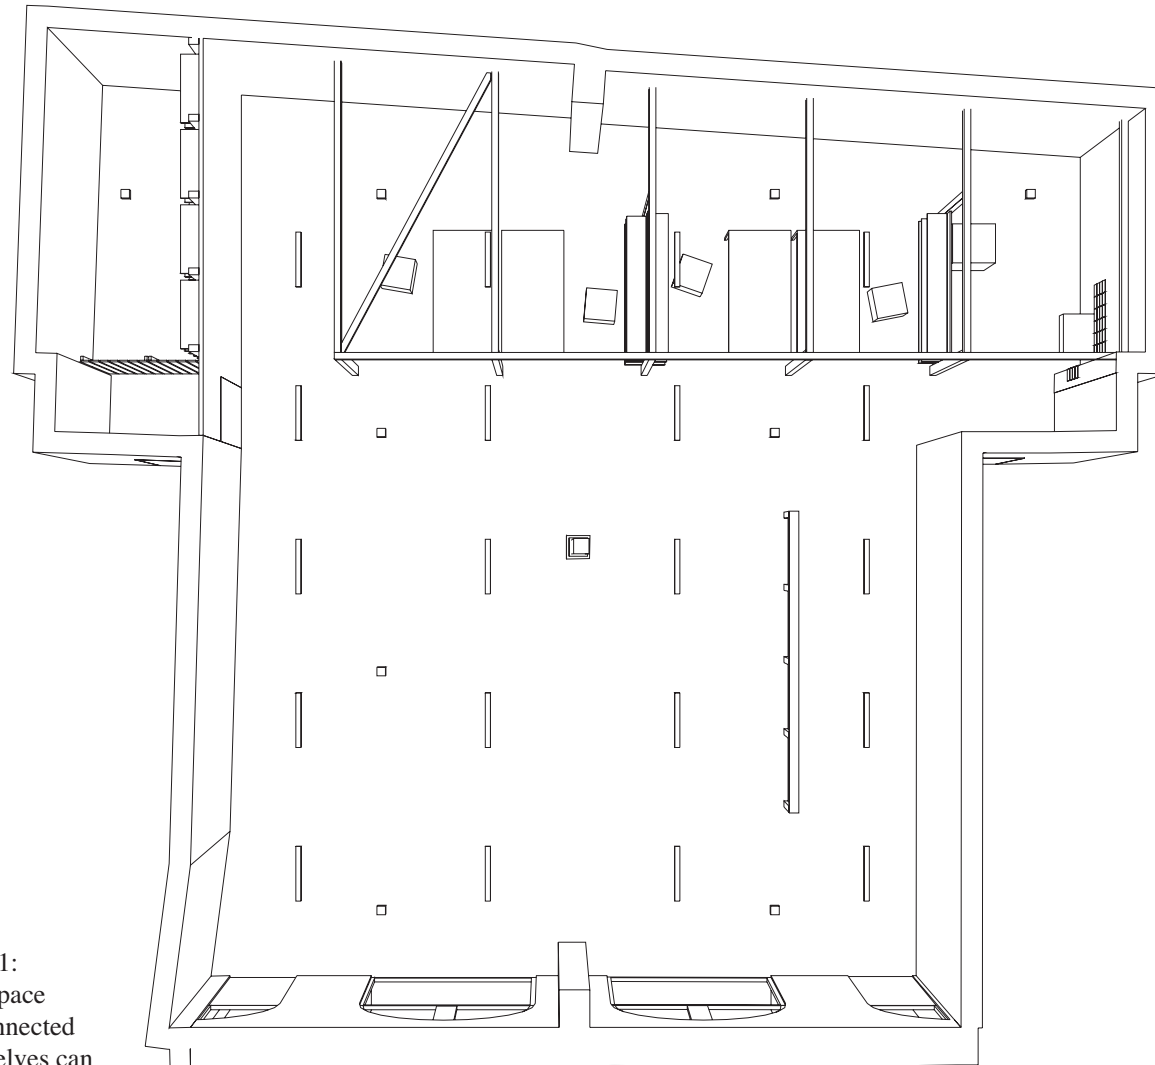

### Shack and Fence Minimal Version:

Exhibition-space is divided by a fence, into one larger undefined area and a corridor leading the way from the right entrance.

The fence is conceived to gather around, sit and lean on it, open for any other kind of appropriation. It doesn't prevent to use the right wall as exhibition display.

The space can be furnished with a small table and some cupboard (as found) or some shelves fixed to the wall.

Existing tiles remain as leftover.

**CASCO - Shack and Fence**  
**ifau und Jesko Fezer**  
Dresdener Straße 26, D-10999 Berlin  
Tel. / Fax: 0049.(0)30.27560453  
ijf@berlin.heimat.de, www.ifau.berlin.heimat.de

Shack and Fence Minimal Version:  
Perspective from the entrance

**CASCO - Shack and Fence**  
**ifau und Jesko Fezer**  
Dresdener Straße 26, D-10999 Berlin  
Tel. / Fax: 0049.(0)30.27560453  
ijf@berlin.heimat.de, www.ifau.berlin.heimat.de

**Shack and Fence Extended Version 1:**  
A second wall separates the office-space in two booths, shelf-boards are connected to its wooden planks. Planks and shelves can be prefabricated to fit the main structure in shape and design. A similar construction can be realised as an informal adaption of the shack (looks different).