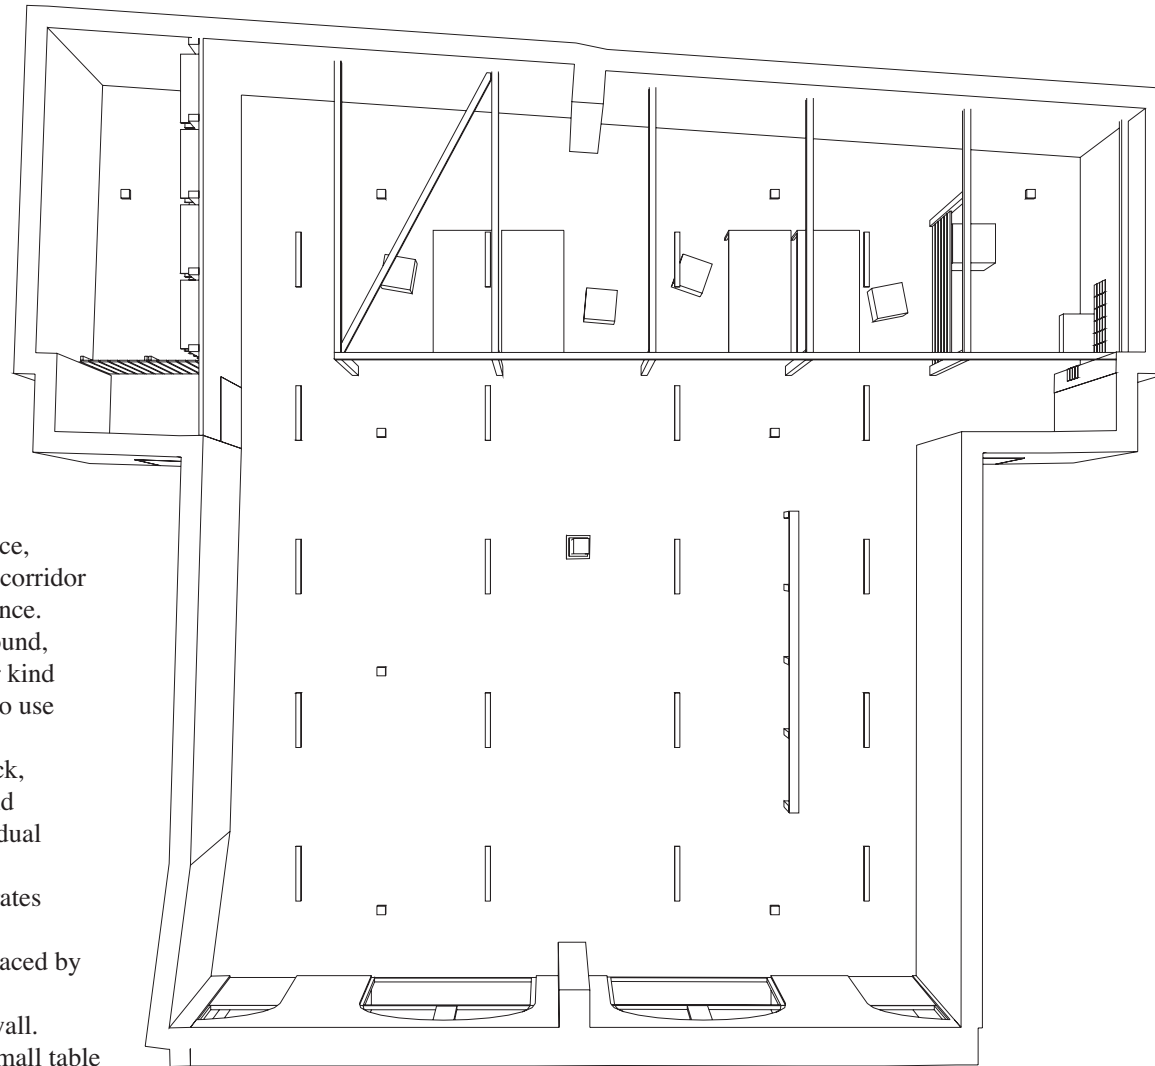

**CASCO - Shack and Fence**  
**ifau und Jesko Fezer**  
Dresdener Straße 26, D-10999 Berlin  
Tel. / Fax: 0049.(0)30.27560453  
ijf@berlin.heimat.de, www.ifau.berlin.heimat.de

Grid Structure 190/190 (190/95)  
measured from axis main-beam (shack)  
parallel and perpendicular to front facade.  
All posts and beams 8/12.  
Height shack 268.  
Height fence 75.

Grid Fluorescent Tubes 222/180  
 measured from inner walls  
 (front and right), parallel and  
 perpendicular to front facade.  
 Lights should be fixed directly on the  
 ceiling, cables (white) laid out  
 in perpendicular angles, completing the  
 existent chaos at its best.

The field of fluorescent tubes overlaps with the shack,  
 additional lights will be put on the wooden  
 crossbars (lightning the ceiling) to gain additional  
 luminance in the back-area.

### Shack and Fence Minimal Version:

Exhibition-space is divided by a fence, into one larger undefined area and a corridor leading the way from the right entrance.

The fence is conceived to gather around, sit and lean on it, open for any other kind of appropriation. It doesn't prevent to use the right wall as exhibition display.