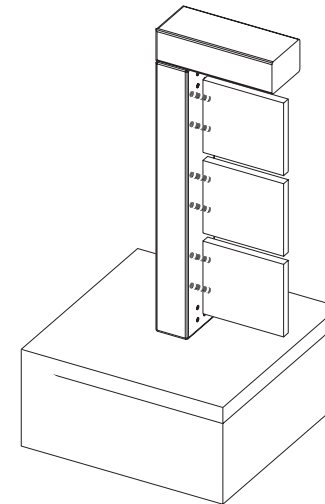

**CASCO - Shack and Fence**  
**ifau und Jesko Fezer**  
Dresdener Straße 26, D-10999 Berlin  
Tel. / Fax: 0049.(0)30.27560453  
ijf@berlin.heimat.de, www.ifau.berlin.heimat.de

Shack and Fence Flipped Version::  
Perspective

post and beams

base post

post, planks

shelf-board

Possible Details (final design in agreement with the carpenter):

All posts and beams should be made of planed wood, all edges rounded, connection-bolts exactly placed and visible.