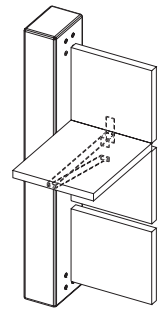

**CASCO - Shack and Fence**  
**ifau und Jesko Fezer**  
Dresdener Straße 26, D-10999 Berlin  
Tel. / Fax: 0049.(0)30.27560453  
ijf@berlin.heimat.de, www.ifau.berlin.heimat.de

Shack and Fence Flipped Version::  
Perspective

post and beams

base post

post, planks

shelf-board

Possible Details (final design in agreement with the carpenter):

All posts and beams should be made of planed wood, all edges rounded, connection-bolts exactly placed and visible.